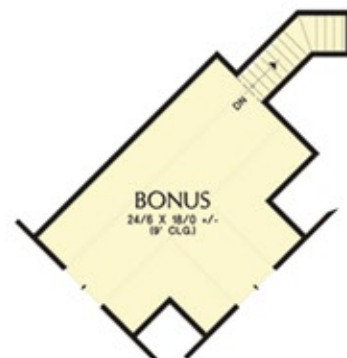

Wetherby

2,233 SF | 3 Bedrooms | 2.5 Baths | 1 Story | 2 Car Garage

AndersonCustomHomes.com
(513) 724-3397

Wetherby

First Floor

ALTERNATE ELEVATION OPTIONS

First Floor

Second Floor

Courtesy of Architectural Designs

Designs and elevations shown are artist renderings and are for illustrative purposes only. They are not intended to represent actual product selections. The floor plans and elevations in this brochure show optional items and in no way reflect the options that may be standard. Room sizes and measurements are approximate. We reserve the right to change architectural details and design. This is not part of a legal contract.