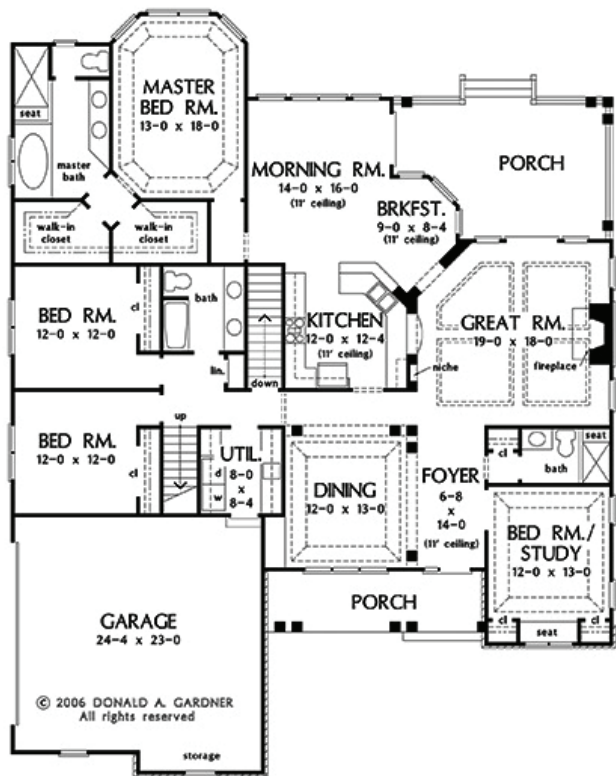

# The Serendipity

2,633 SF | 4 Bedrooms | 3 Baths | 1 Story | 2 Car Garage

© 2006 DONALD A. GARDNER  
All rights reserved

Designs and elevations shown are artist renderings and are for illustrative purposes only. They are not intended to represent actual product selections. The floor plans and elevations in this brochure show optional items and in no way reflect the options that may be standard. Room sizes and measurements are approximate. We reserve the right to change architectural details and design. This is not part of a legal contract.