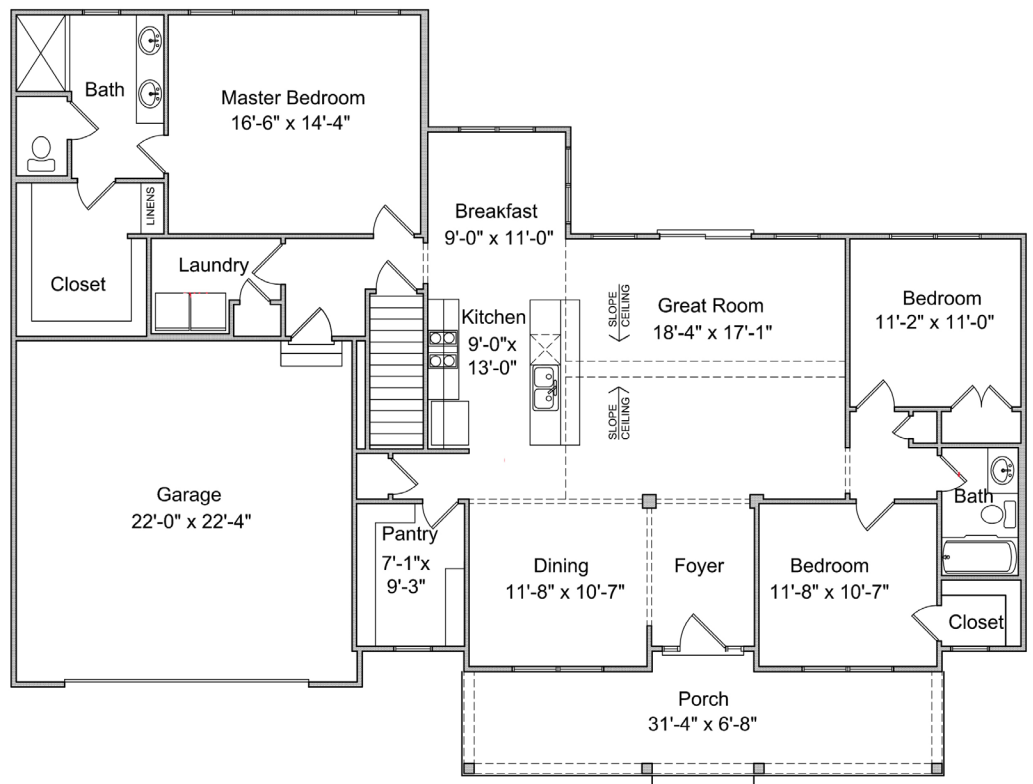

The Charleston

1,856 SF
 3 Bedrooms
 2 Baths
 1 Story
 2 Car Garage

Designs and elevations shown are artist renderings and are for illustrative purposes only. They are not intended to represent actual product selections. The floor plans and elevations in this brochure show optional items and in no way reflect the options that may be standard. Room sizes and measurements are approximate. We reserve the right to change architectural details and design. This is not part of a legal contract.